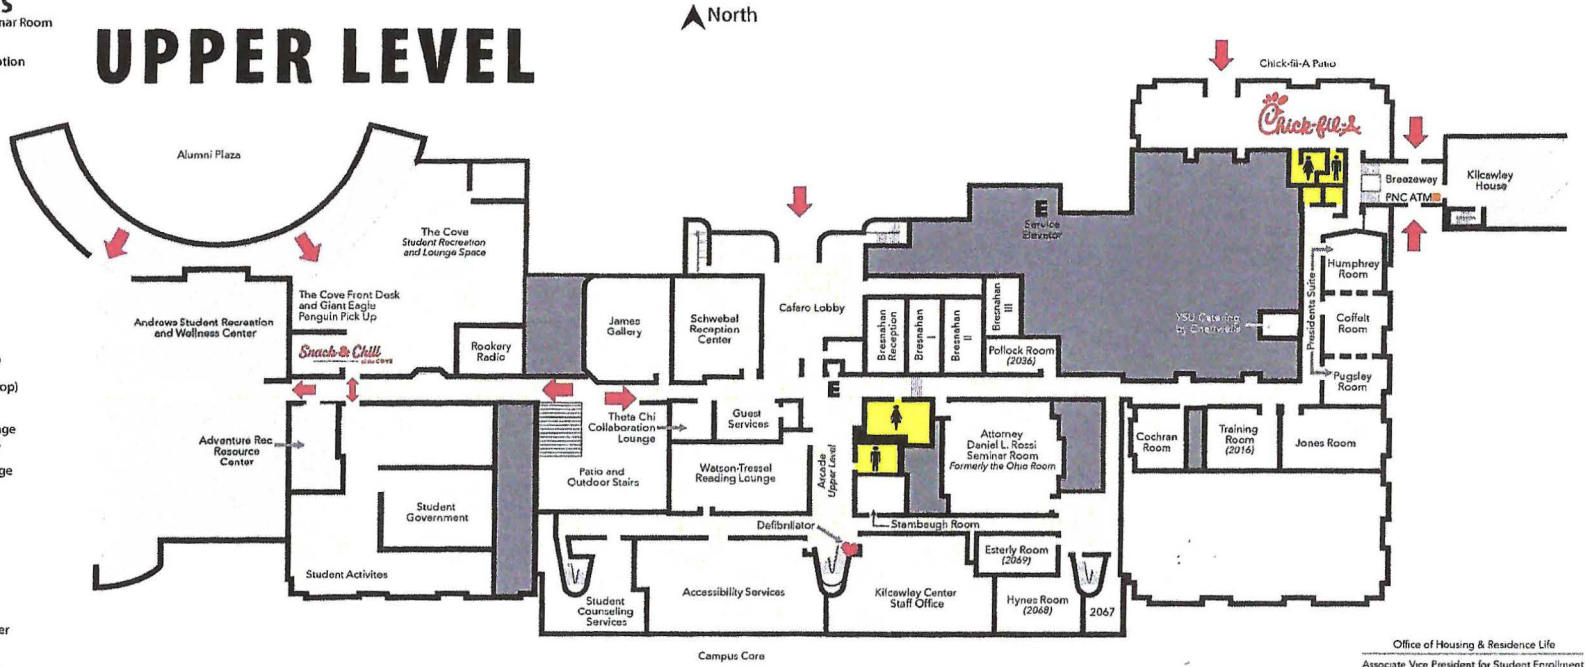

WELCOME TO KILCAWLEY CENTER

PLACES TO EAT

Chick-fil-A
The Hub
Dunkin'
Hissho Sushii
Jamba Juice
KC Food Court
The Den
Choolah
Wild Pie
Pete's Treats and More
Snack & Chill at the Cove
Wendy's

OTHER SERVICES

ATM (PNC)
Giant Eagle Penguin Pick Up
Graphic Services
Guest Services
(IDs, Information, Meal Plans)
Rookery Radio
Penguin Plug-In
Guins Gadgets Tech Store

COMPUTER LAB

Watson-Tressel Reading Lounge
(student lab)

OFFICES

SEMINAR ROOMS

Attorney Daniel L. Rossi Seminar Room
Formerly the Ohio Room
Bresnahan Suite
Bresnahan Reception
Bresnahan I
Bresnahan II
Bresnahan III
Chestnut Room
Cochran Room
Esterly Room (2069)
Hynes Room (2068)
James Gallery
Jones Room
Pollock Room (2036)
Presidents Suite
Coffelt Room
Humphrey Room
Pugsley Room
Room 2067
Stambaugh Room
Training Room 2016

LOUNGES

LOBBIES

RECREATION

UPPER LEVEL