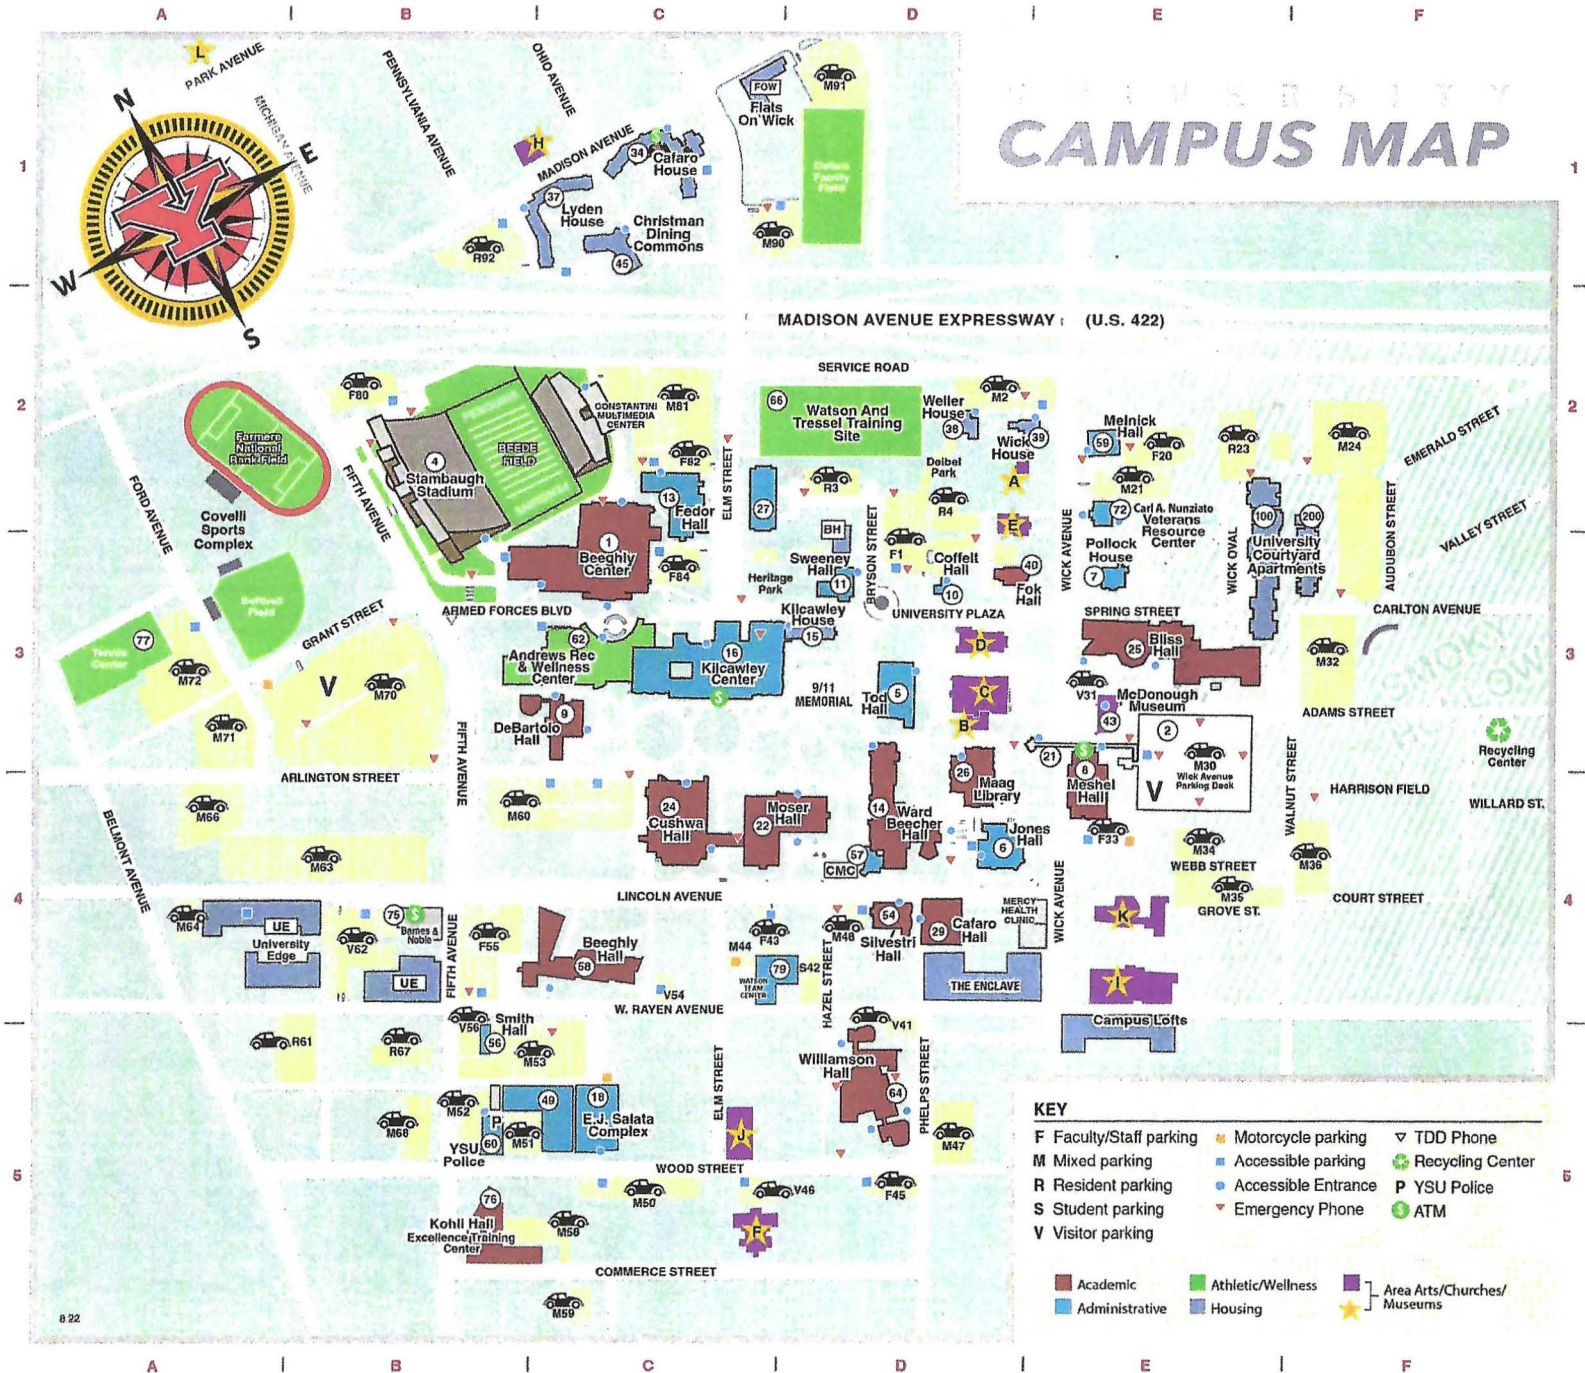

YOUNGSTOWN STATE UNIVERSITY

ONE UNIVERSITY PLAZA • YOUNGSTOWN, OHIO 44555

WELCOME TO KILCAWLEY CENTER

PLACES TO EAT

Chick-fil-A
The Hub
Dunkin'
Hissho Sushii
Jamba Juice
KC Food Court
The Den
Choolah
Wild Pie
Pete's Treats and More
Snack & Chill at the Cove
Wendy's

OTHER SERVICES

ATM (PNC)
Giant Eagle Penguin Pick Up
Graphic Services
Guest Services
(IDs, Information, Meal Plans)
Rookery Radio
Penguin Plug-In
Guins Gadgets Tech Store

COMPUTER LAB

Watson-Tressel Reading Lounge
(student lab)

LOUNGES

The Cove (Student Recreation
and Lounge Space and
Snack & Chill ice cream shop)
Student Lounge
Schwebel Reception Center
Theta Chi Collaboration Lounge
Thomson Fountain Commons
Study Lounge
Watson-Tressel Reading Lounge
(and computer lab)