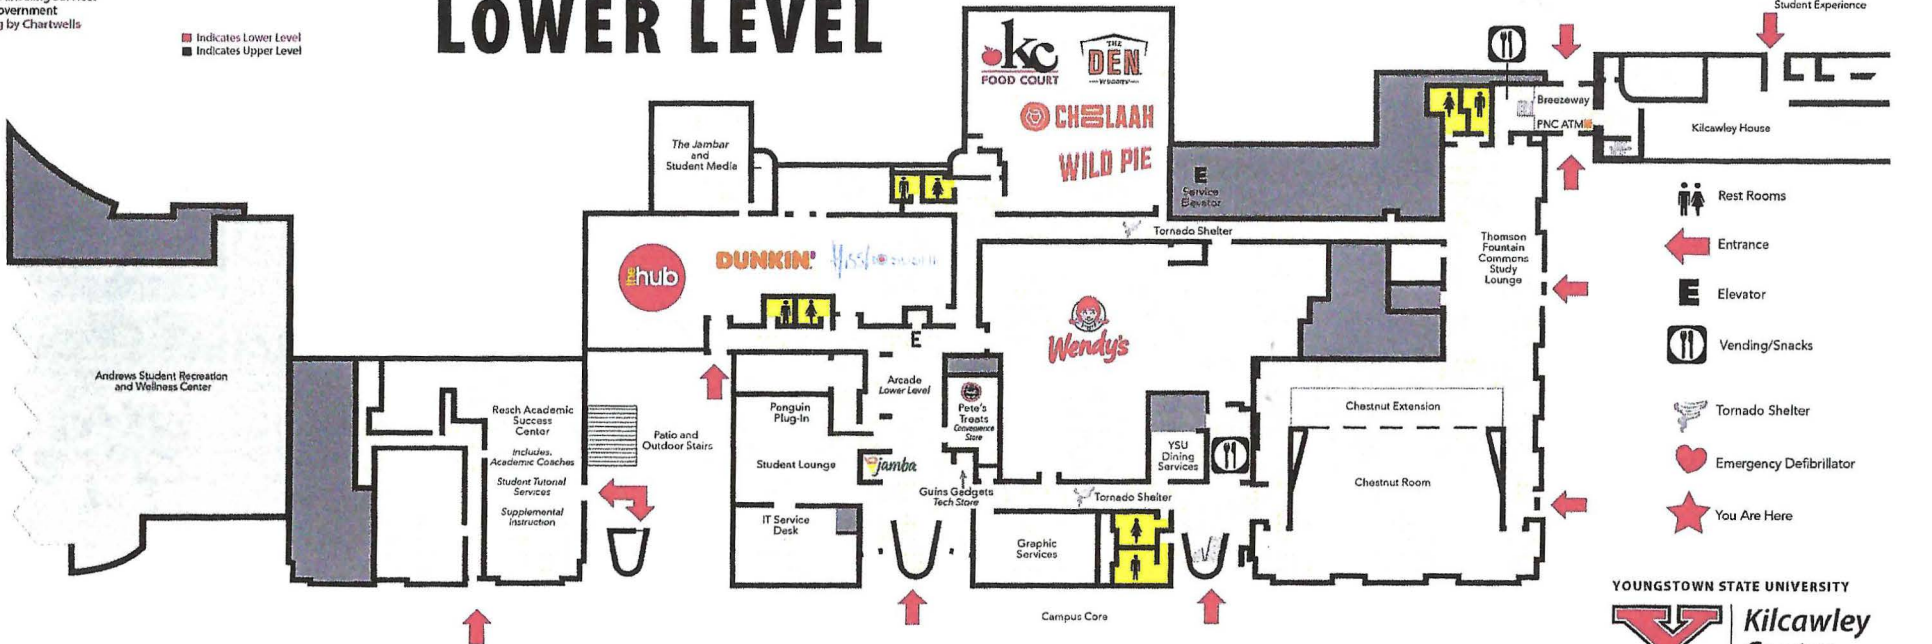

LOWER LEVEL

Office of Housing & Residence Life
Associate Vice President for Student Enrollment
& Business Services
Associate Vice President for
Student Experience

- Rest Rooms
- Entrance
- Elevator
- Vending/Snacks
- Tornado Shelter
- Emergency Defibrillator
- You Are Here