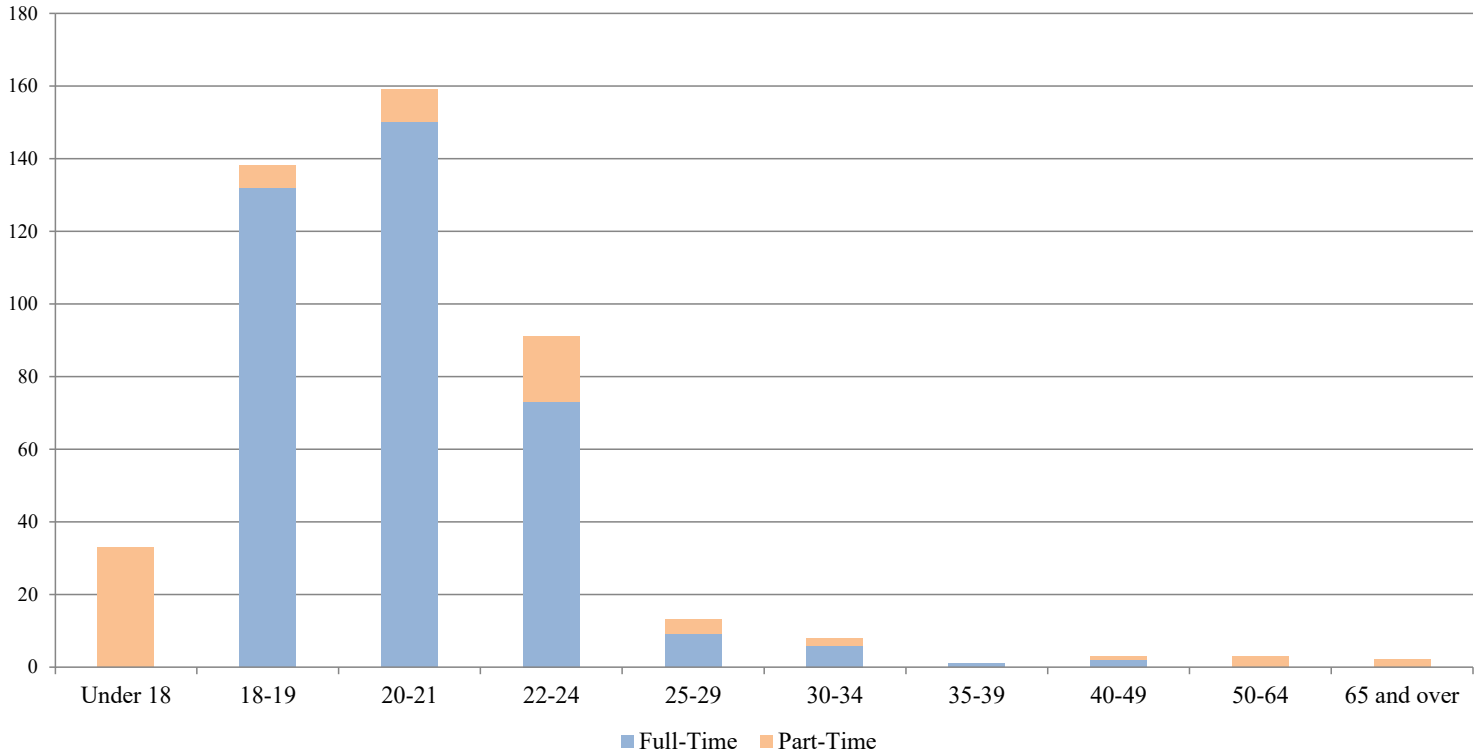

**Youngstown State University
Preliminary 14th Day Enrollment
Age Distribution - Fall 2021
By Full/Part-Time Status and Gender**

**Cliffe College of Creative Arts
(Undergraduate Students Only)**

<u>Age</u>	<u>Full-Time</u>			<u>Part-Time</u>			<u>Total</u>		
	<u>Male</u>	<u>Female</u>	<u>Total</u>	<u>Male</u>	<u>Female</u>	<u>Total</u>	<u>Male</u>	<u>Female</u>	<u>Total</u>
Under 18	0	0	0	15	18	33	15	18	33
18-19	55	77	132	1	5	6	56	82	138
20-21	58	92	150	2	7	9	60	99	159
22-24	32	41	73	8	10	18	40	51	91
25-29	4	5	9	1	3	4	5	8	13
30-34	1	5	6	2	0	2	3	5	8
35-39	0	1	1	0	0	0	0	1	1
40-49	0	2	2	0	1	1	0	3	3
50-64	0	0	0	1	2	3	1	2	3
65 and over	0	0	0	1	1	2	1	1	2
Total F&PA	150	223	373	31	47	78	181	270	451

College of CA&C	Average Age: 21.0	Median Age: 29
Total Undergraduate	Average Age: 21.3	Median Age: 20

Note: Age determined as of September 1st, 2021

Undergraduate full-time status = 12 s.h.

Under 18 indicates high school students participating in statewide College Credit Plus Program or Youngstown Early College, both of which allow students to earn college credits while still in high school.