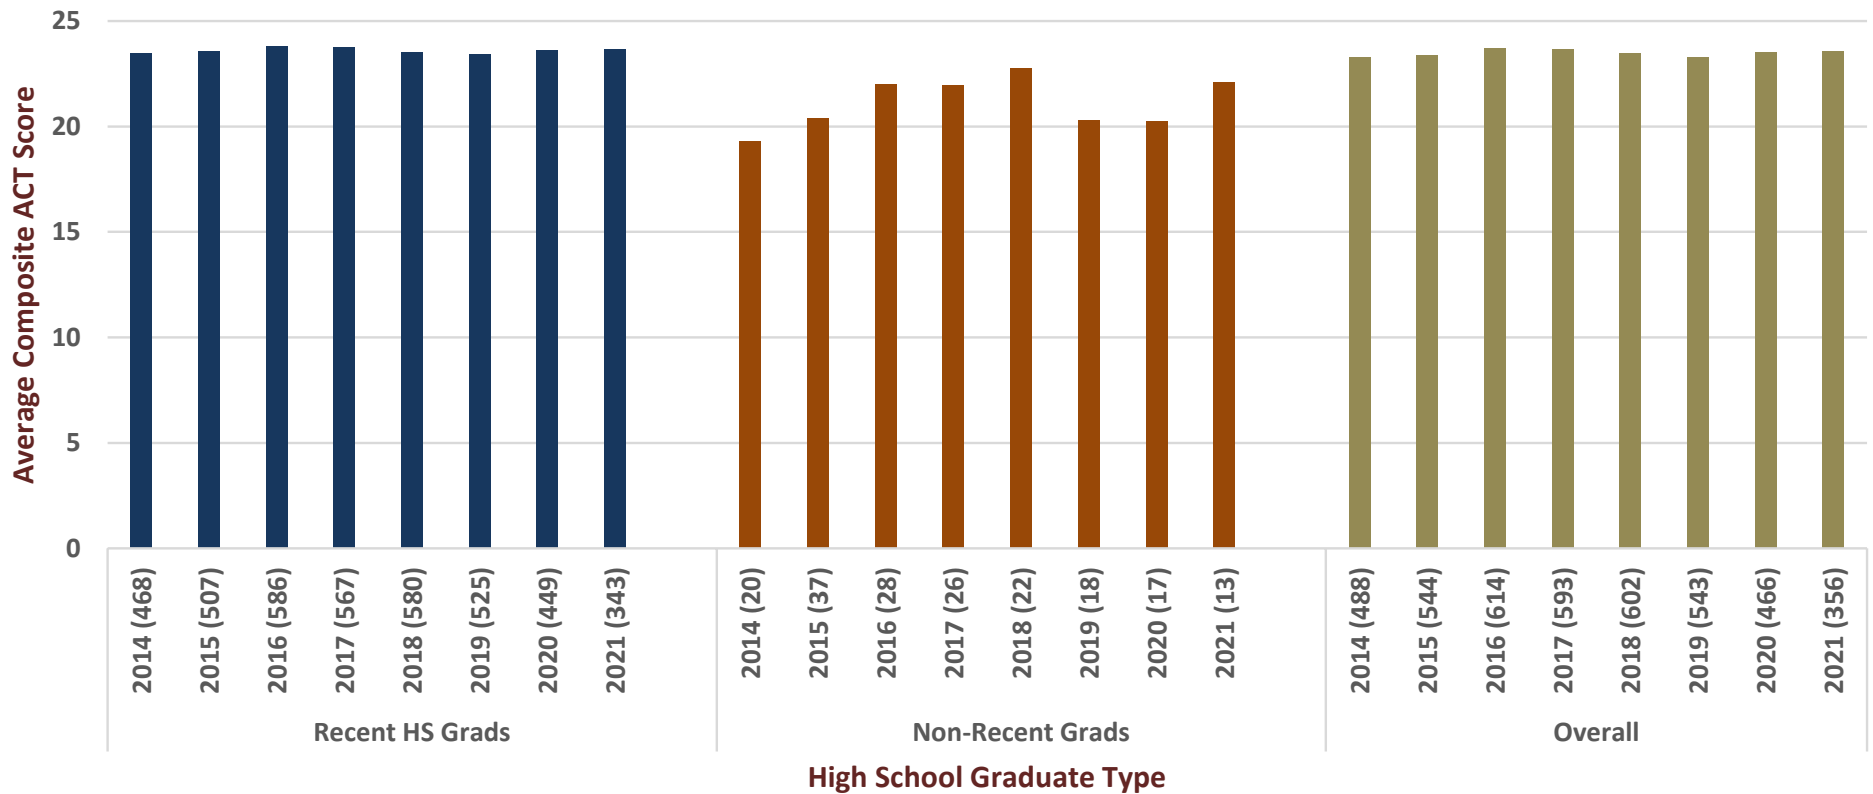

**Youngstown State University**  
**First-Time Undergraduate - Fall Term**  
**Average Composite ACT Scores**  
**College of Science, Technology, Engineering, and Mathematics**

\*The figures provided reflect the academic reorganization of 2020-2021.  
 Sources: SORTEST (Banner) and YSU\_IR\_DATA\_SETS.