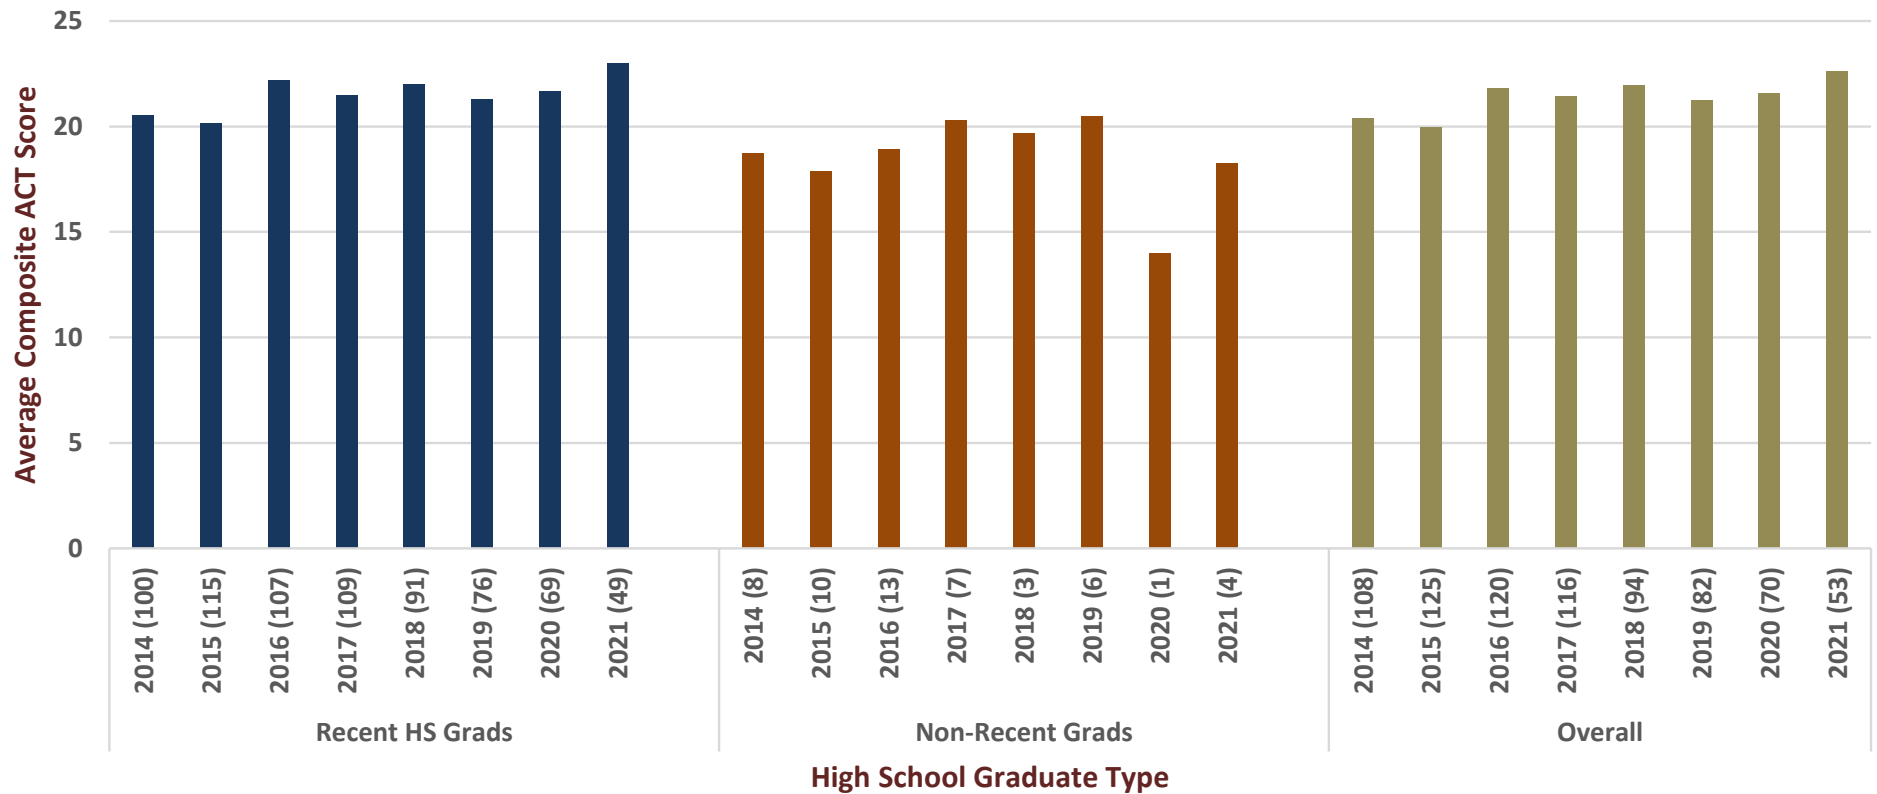

# Youngstown State University First-Time Undergraduate - Fall Term Average Composite ACT Scores Cliffe College of Creative Arts

\*The figures provided reflect the academic reorganization of 2020-2021.  
Sources: SORTEST (Banner) and YSU\_IR\_DATA\_SETS.