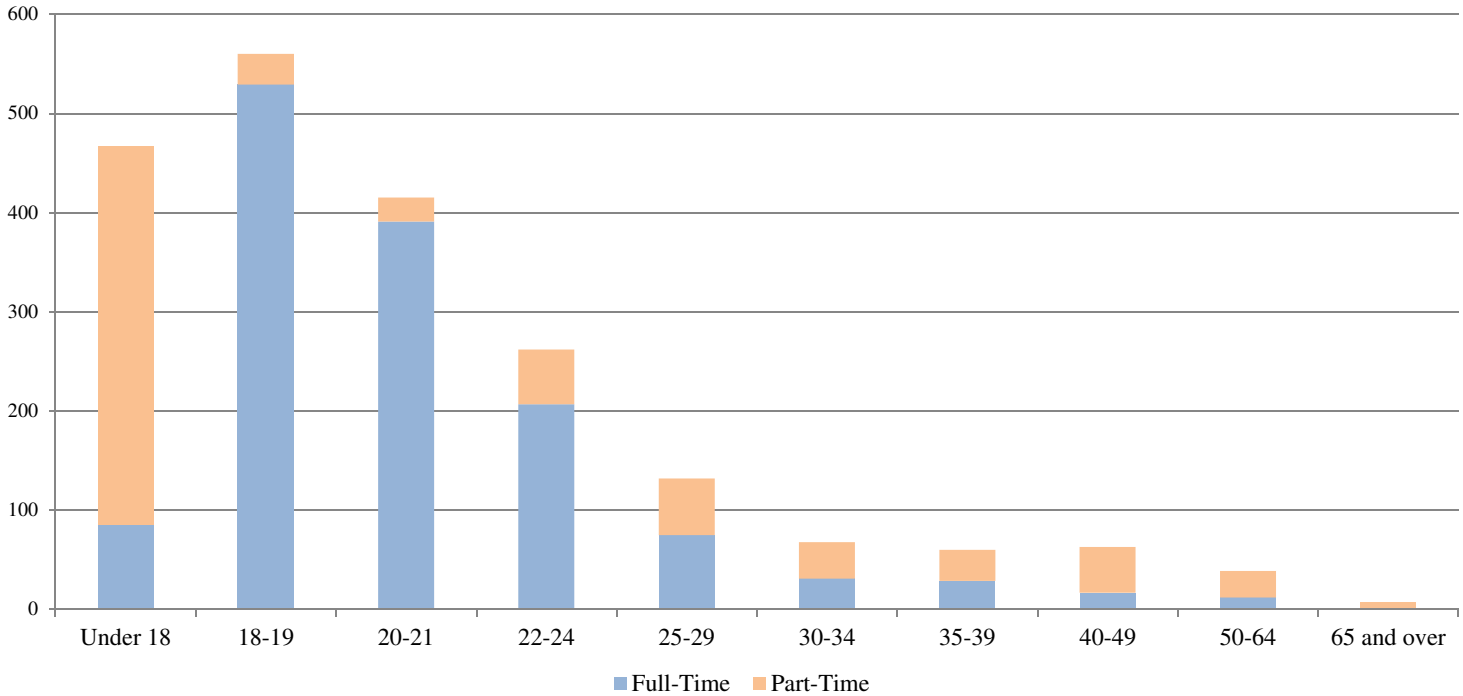

Youngstown State University
Preliminary 14th Day Enrollment
Age Distribution - Fall 2018
By Full/Part-Time Status and Gender
College of Liberal Arts & Social Sciences
(Undergraduate Students Only)

<u>Age</u>	<u>Full-Time</u>			<u>Part-Time</u>			<u>Total</u>		
	<u>Male</u>	<u>Female</u>	<u>Total</u>	<u>Male</u>	<u>Female</u>	<u>Total</u>	<u>Male</u>	<u>Female</u>	<u>Total</u>
Under 18	30	56	86	133	248	381	163	304	467
18-19	204	325	529	15	16	31	219	341	560
20-21	173	218	391	15	9	24	188	227	415
22-24	111	96	207	22	33	55	133	129	262
25-29	34	41	75	33	24	57	67	65	132
30-34	14	17	31	21	16	37	35	33	68
35-39	21	8	29	20	11	31	41	19	60
40-49	8	9	17	25	21	46	33	30	63
50-64	6	6	12	8	19	27	14	25	39
65 and over	0	0	0	3	5	8	3	5	8
Total LA&SS	601	776	1,377	295	402	697	896	1,178	2,074

College of LA&SS	Average Age: 22.0	Median Age: 20
Total Undergraduate	Average Age: 21.8	Median Age: 20

Note: Age determined as of October 15, 2018
Undergraduate full-time status = 12 s.h.