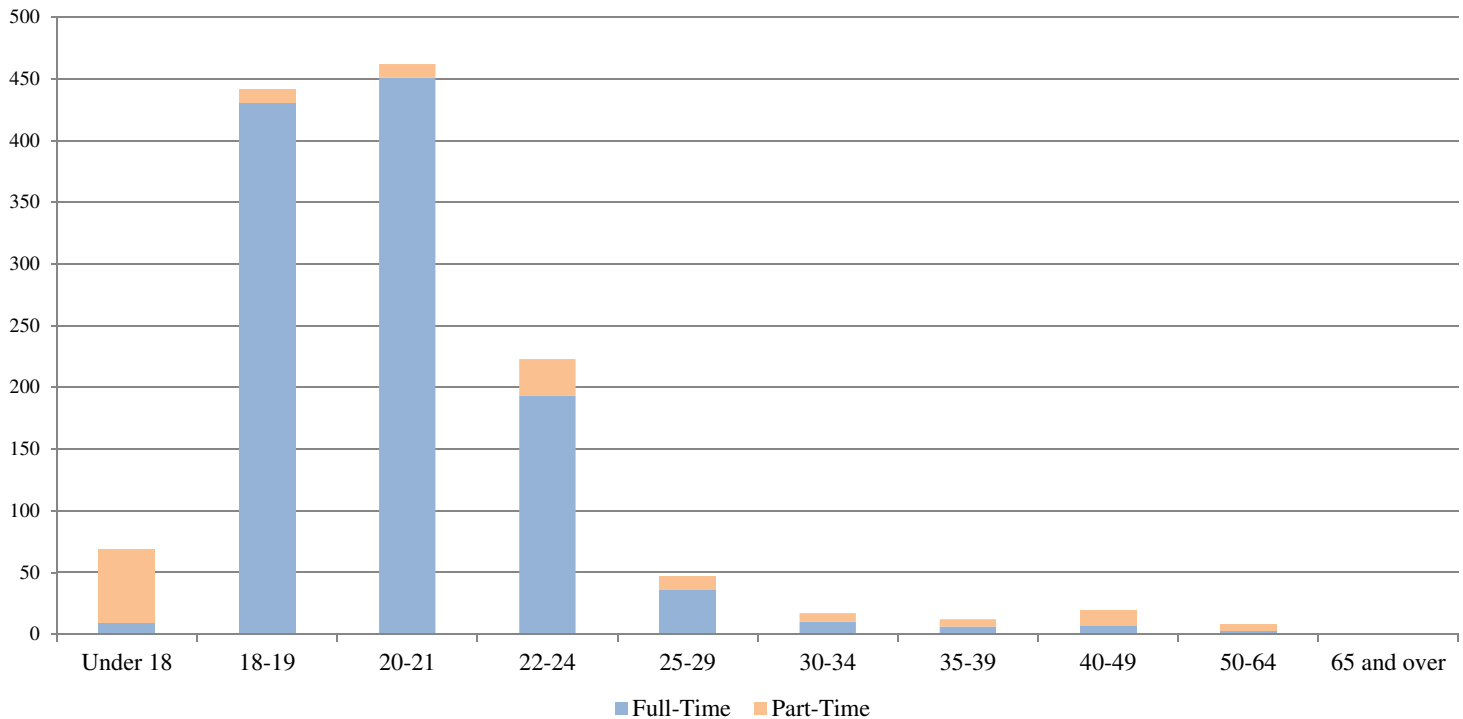

Youngstown State University
Preliminary 14th Day Enrollment
Age Distribution - Fall 2018
By Full/Part-Time Status and Gender
College of Business Administration
(Undergraduate Students Only)

<u>Age</u>	<u>Full-Time</u>			<u>Part-Time</u>			<u>Total</u>		
	<u>Male</u>	<u>Female</u>	<u>Total</u>	<u>Male</u>	<u>Female</u>	<u>Total</u>	<u>Male</u>	<u>Female</u>	<u>Total</u>
Under 18	7	2	9	40	20	60	47	22	69
18-19	274	157	431	7	4	11	281	161	442
20-21	272	179	451	8	3	11	280	182	462
22-24	135	58	193	20	10	30	155	68	223
25-29	25	11	36	6	5	11	31	16	47
30-34	6	4	10	1	6	7	7	10	17
35-39	2	4	6	3	3	6	5	7	12
40-49	5	2	7	3	9	12	8	11	19
50-64	2	1	3	2	3	5	4	4	8
65 and over	0	0	0	0	0	0	0	0	0
Total Business Admin.	728	418	1,146	90	63	153	818	481	1,299

College of Business Admin.	Average Age: 21.1	Median Age: 20
Total Undergraduate	Average Age: 21.8	Median Age: 20

Note: Age determined as of October 15, 2018
 Undergraduate full-time status = 12 s.h.