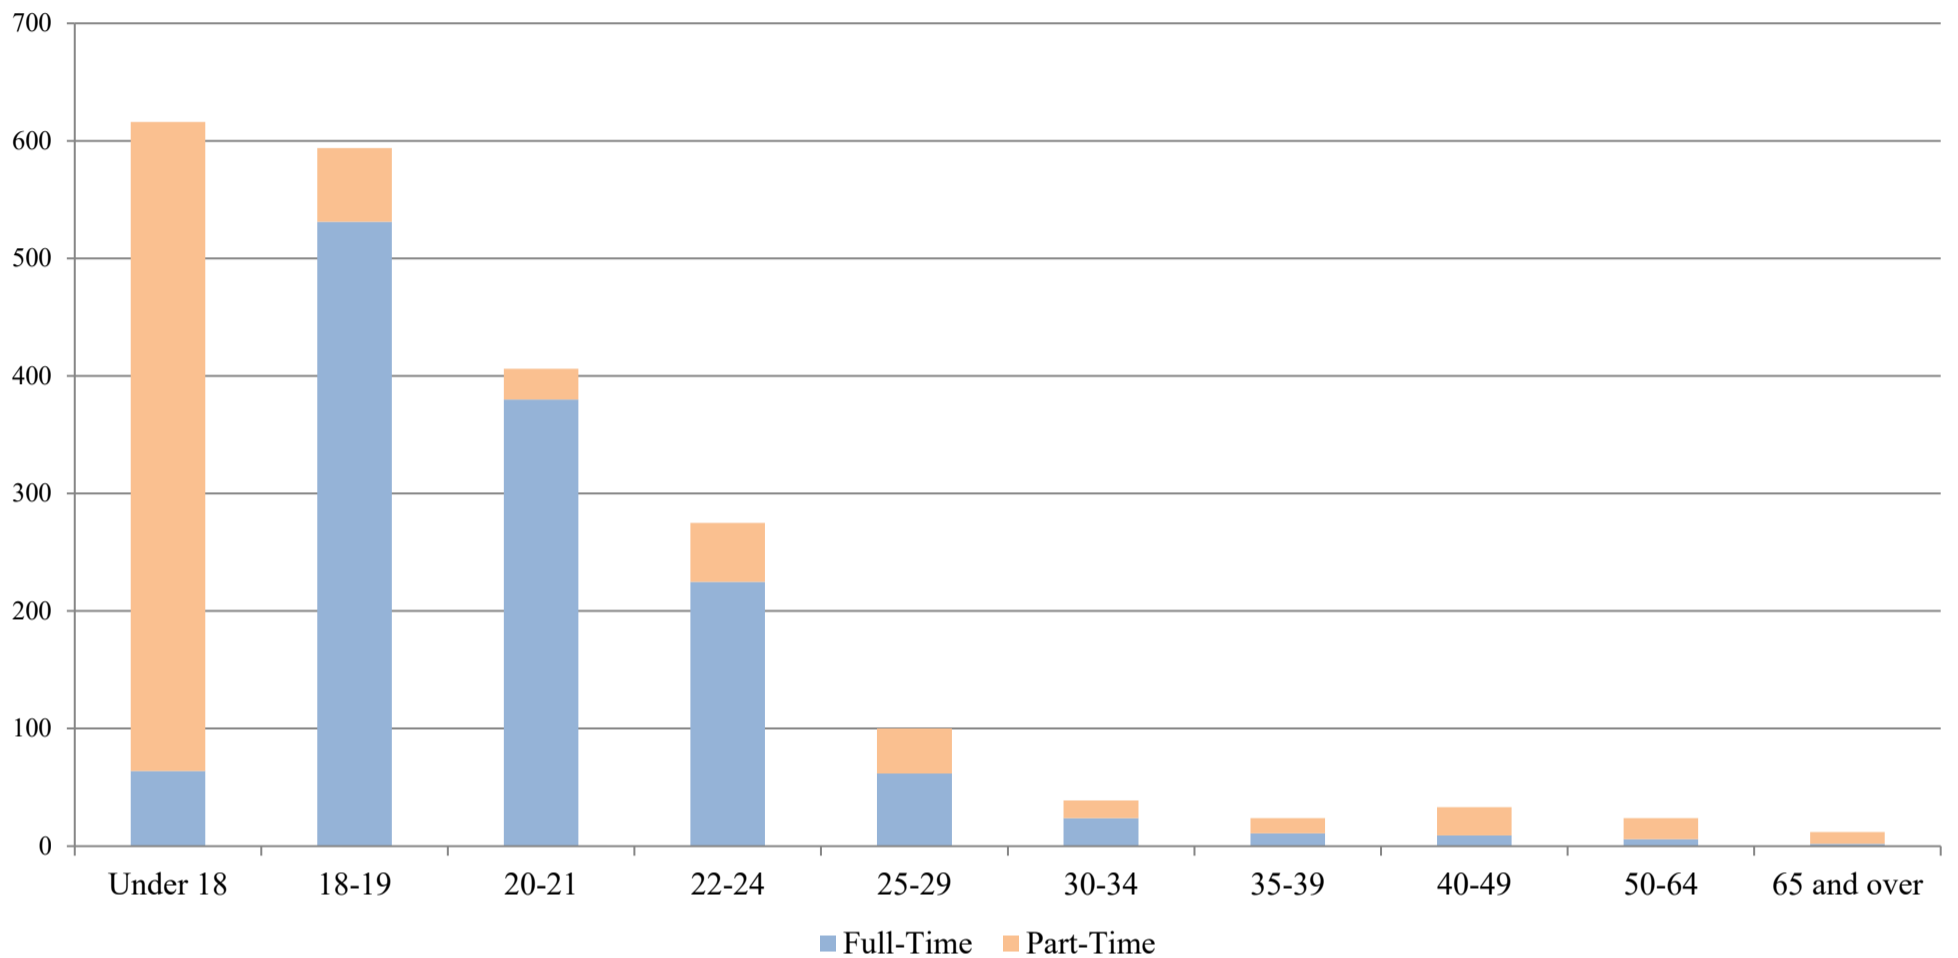

Youngstown State University
Preliminary 14th Day Enrollment
Age Distribution - Fall 2019
By Full/Part-Time Status and Gender
College of Liberal Arts & Social Sciences
(Undergraduate Students Only)

<u>Age</u>	<u>Full-Time</u>			<u>Part-Time</u>			<u>Total</u>		
	<u>Male</u>	<u>Female</u>	<u>Total</u>	<u>Male</u>	<u>Female</u>	<u>Total</u>	<u>Male</u>	<u>Female</u>	<u>Total</u>
Under 18	23	41	64	191	361	552	214	402	616
18-19	192	339	531	27	36	63	219	375	594
20-21	146	234	380	10	16	26	156	250	406
22-24	111	114	225	30	20	50	141	134	275
25-29	31	31	62	20	18	38	51	49	100
30-34	11	13	24	5	10	15	16	23	39
35-39	2	9	11	10	3	13	12	12	24
40-49	4	5	9	11	13	24	15	18	33
50-64	1	5	6	4	14	18	5	19	24
65 and over	1	1	2	2	8	10	3	9	12
Total LA&SS	522	792	1,314	310	499	809	832	1,291	2,123

College of LA&SS	Average Age: 20.6	Median Age: 19
Total Undergraduate	Average Age: 21.4	Median Age: 20

Note: Age determined as of October 15, 2019
Undergraduate full-time status = 12 s.h.