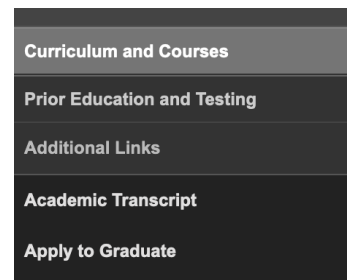

Enter password

Password

[Forgot my password](#)

Sign in

STEP 4

Click [Student e-Service Index](#) tab. It looks like this:

STEP 5

Under the menu click [Student Profile](#), located at the top of the list.

Student e-Service Index

STEP 6

Your student profile will appear towards the top of the list. Click [Prior Education and Testing](#).

STEP 7

View your test scores. This page will display all test scores currently on file for you. Any ACT, SAT, or AP scores YSU has received will also be listed here.