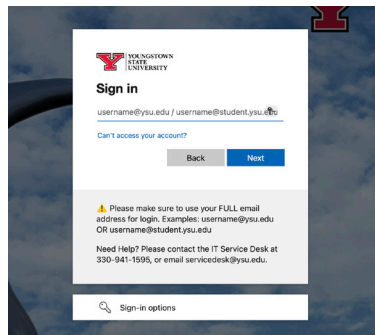

How do I find my course placement test results or see if my ACT/SAT scores are on file?

STEP 1

Navigate to YSU.EDU and click [Penguin Portal](#) in the top right corner.

STEP 2

Click [Penguin Portal](#), far right box.

Enter password

Password

[Forgot my password](#)

Sign in

STEP 4

Click [Student e-Service Index](#) tab. It looks like this:

STEP 5

Under the menu click [Student Profile](#), located at the top of the list.