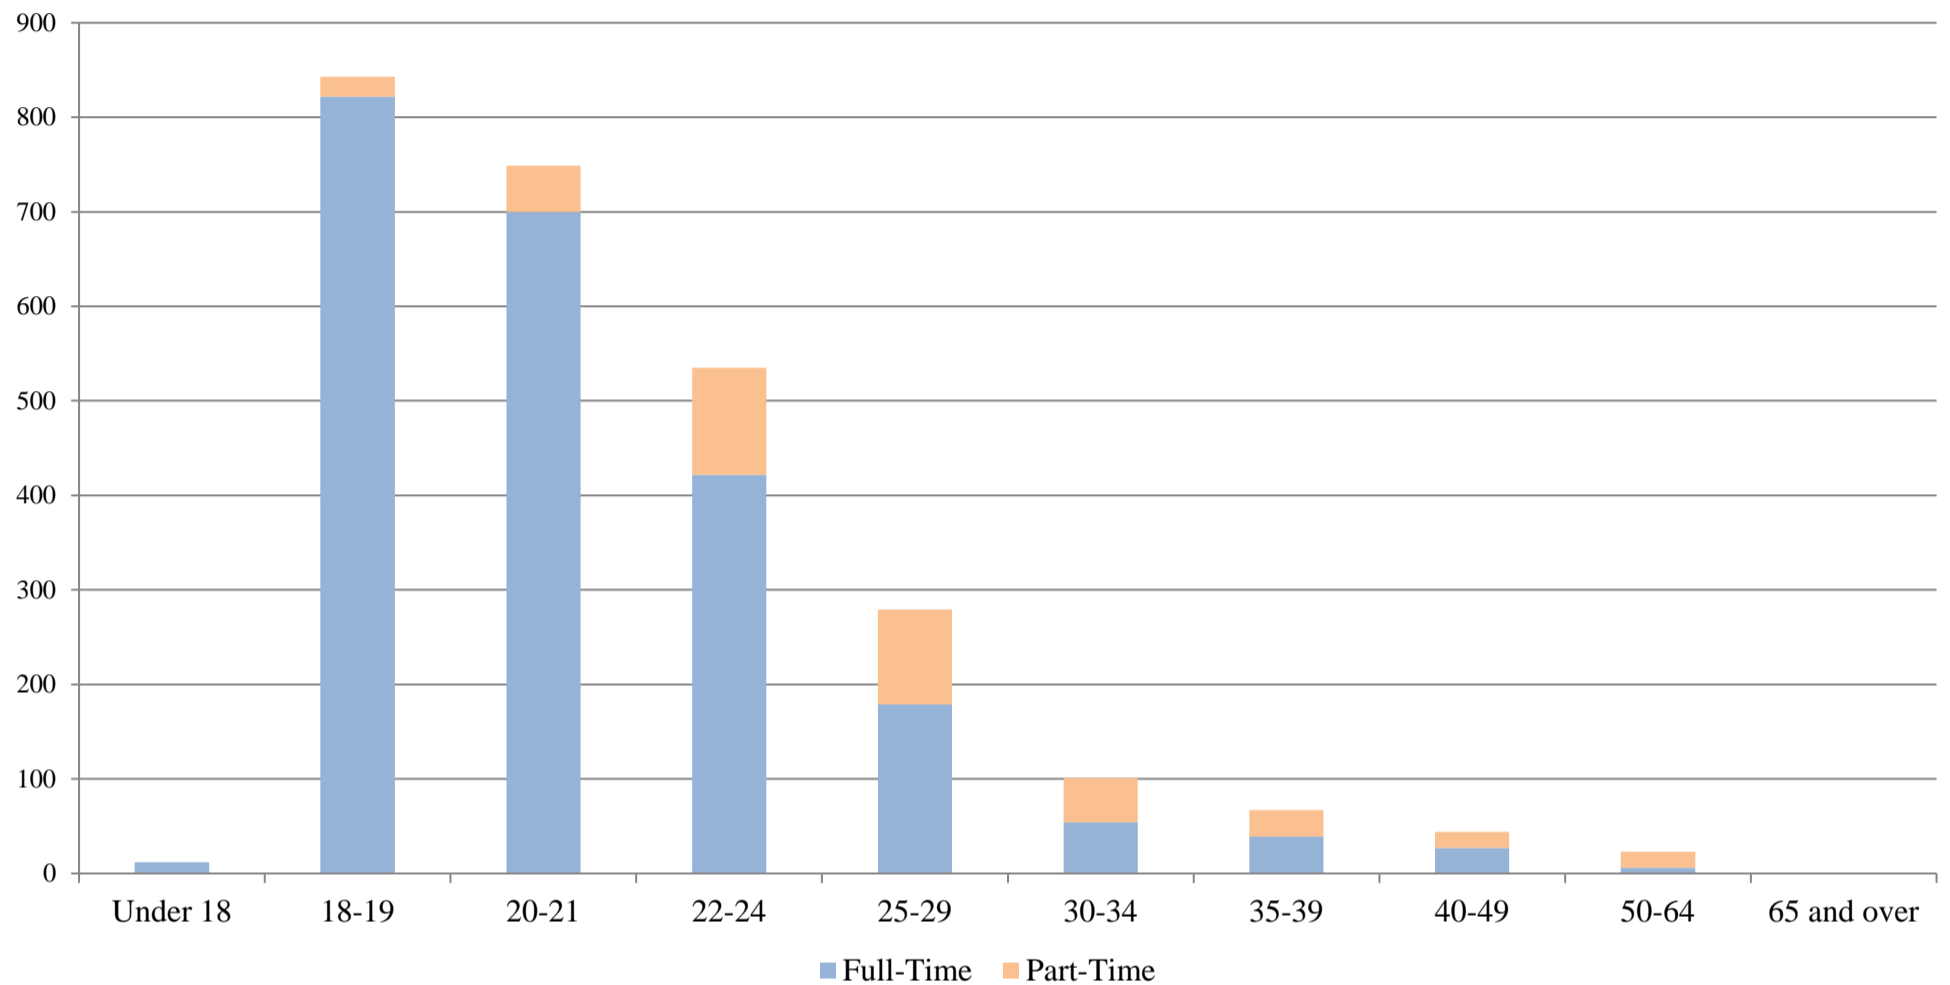

**Youngstown State University
Preliminary 14th Day Enrollment
Age Distribution - Fall 2014
By Full/Part-Time Status and Gender**

**College of Science, Technology, Engineering & Mathematics
(Undergraduate Students Only)**

<u>Age</u>	<u>Full-Time</u>			<u>Part-Time</u>			<u>Total</u>		
	<u>Male</u>	<u>Female</u>	<u>Total</u>	<u>Male</u>	<u>Female</u>	<u>Total</u>	<u>Male</u>	<u>Female</u>	<u>Total</u>
Under 18	8	4	12	0	0	0	8	4	12
18-19	538	284	822	12	9	21	550	293	843
20-21	506	194	700	38	11	49	544	205	749
22-24	323	99	422	87	26	113	410	125	535
25-29	155	24	179	83	17	100	238	41	279
30-34	39	15	54	37	10	47	76	25	101
35-39	30	9	39	23	5	28	53	14	67
40-49	22	5	27	16	1	17	38	6	44
50-64	5	1	6	12	5	17	17	6	23
65 and over	0	0	0	0	0	0	0	0	0
Total STE&M	1,626	635	2,261	308	84	392	1,934	719	2,653

College of STE&M	Average Age: 22.5	Median Age: 21
Total Undergraduate	Average Age: 23.8	Median Age: 21

Note: Age determined as of October 15, 2014
Undergraduate full-time status = 12 s.h.