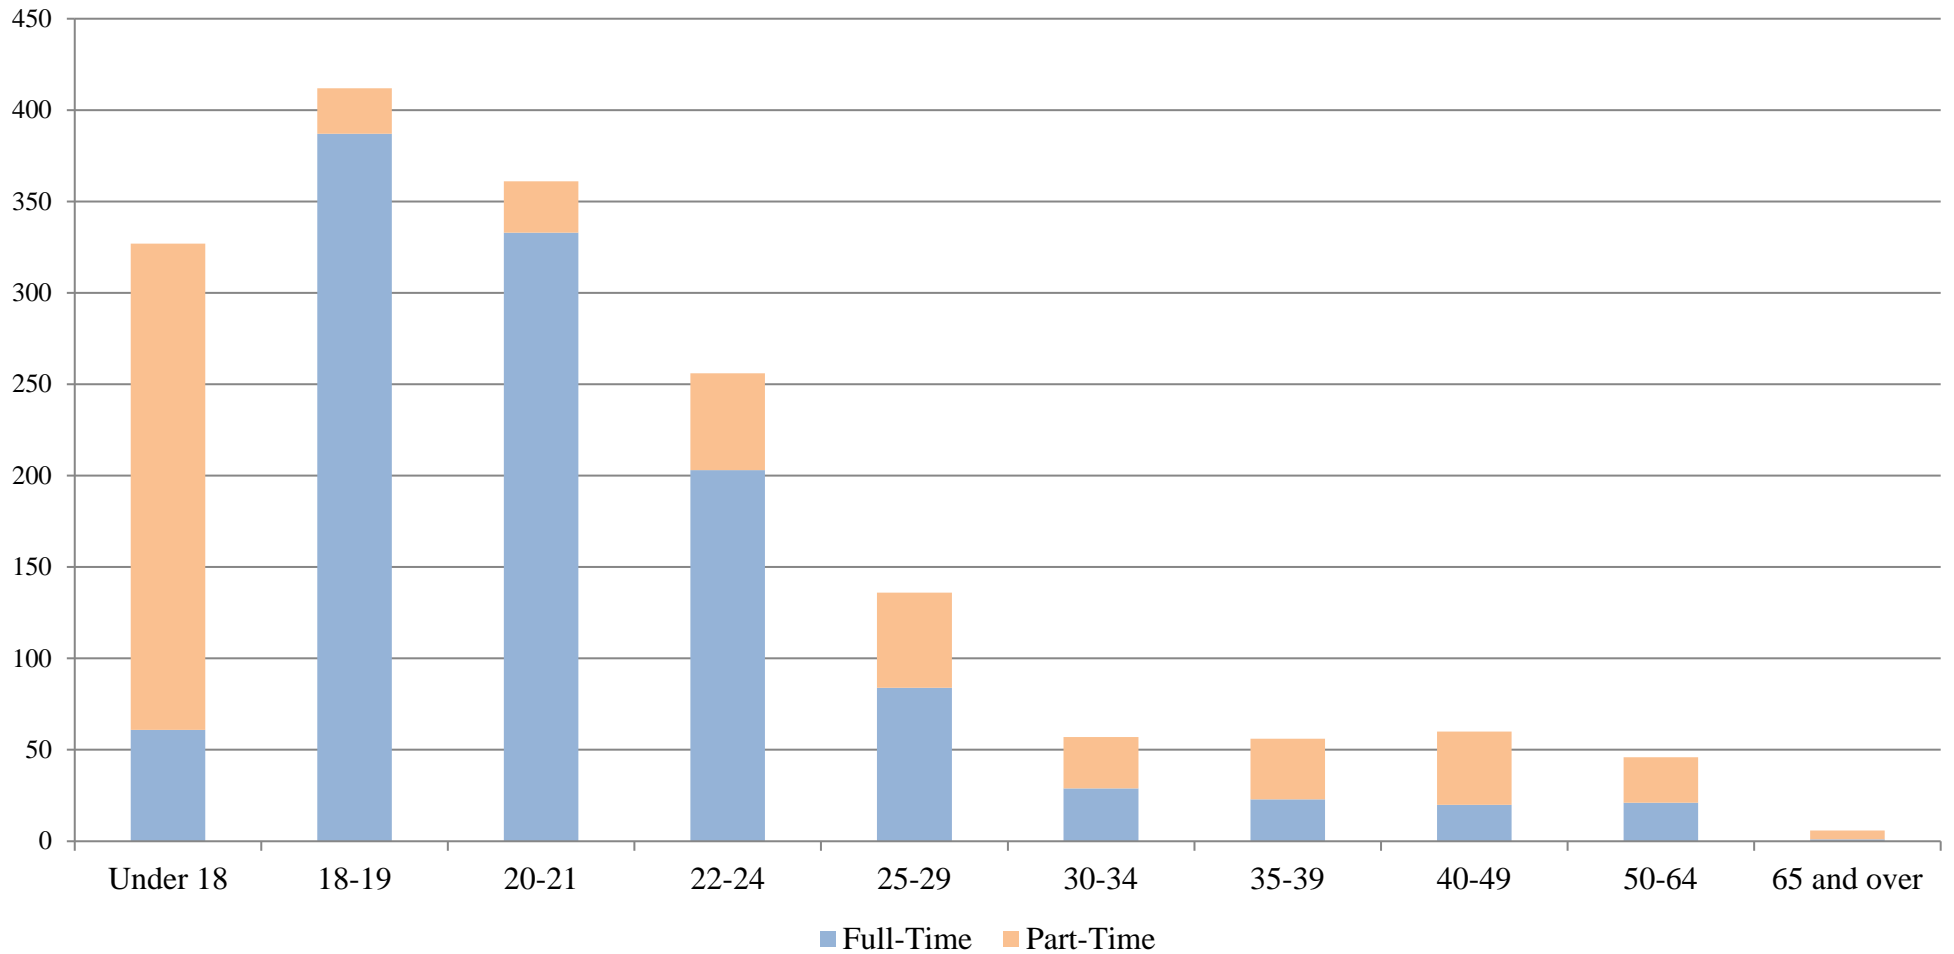

Youngstown State University
Preliminary 14th Day Enrollment
Age Distribution - Fall 2017
By Full/Part-Time Status and Gender
College of Liberal Arts & Social Sciences
 (Undergraduate Students Only)

<u>Age</u>	<u>Full-Time</u>			<u>Part-Time</u>			<u>Total</u>		
	<u>Male</u>	<u>Female</u>	<u>Total</u>	<u>Male</u>	<u>Female</u>	<u>Total</u>	<u>Male</u>	<u>Female</u>	<u>Total</u>
Under 18	21	40	61	101	165	266	122	205	327
18-19	163	224	387	12	13	25	175	237	412
20-21	148	185	333	13	15	28	161	200	361
22-24	100	103	203	32	21	53	132	124	256
25-29	47	37	84	27	25	52	74	62	136
30-34	13	16	29	21	7	28	34	23	57
35-39	10	13	23	17	16	33	27	29	56
40-49	8	12	20	16	24	40	24	36	60
50-64	7	14	21	5	20	25	12	34	46
65 and over	0	1	1	2	3	5	2	4	6
Total LA&SS	517	645	1,162	246	309	555	763	954	1,717

College of LA&SS	Average Age: 22.8	Median Age: 20
Total Undergraduate	Average Age: 22.1	Median Age: 20

Note: Age determined as of October 15, 2017
 Undergraduate full-time status = 12 s.h.