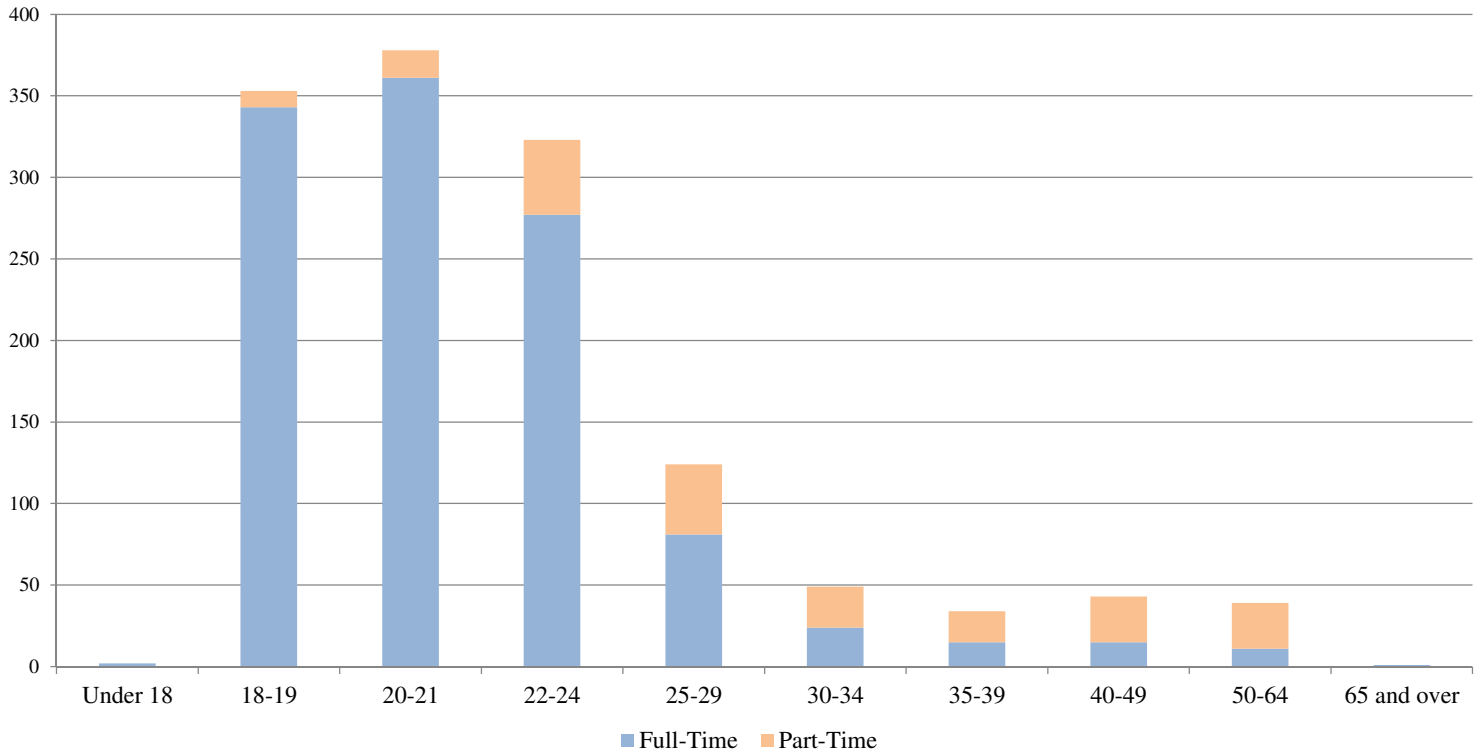

**Youngstown State University
Preliminary 14th Day Enrollment
Age Distribution - Fall 2013
By Full/Part-Time Status and Gender
College of Business Administration
(Undergraduate Students Only)**

<u>Age</u>	<u>Full-Time</u>			<u>Part-Time</u>			<u>Total</u>		
	<u>Male</u>	<u>Female</u>	<u>Total</u>	<u>Male</u>	<u>Female</u>	<u>Total</u>	<u>Male</u>	<u>Female</u>	<u>Total</u>
Under 18	1	1	2	0	0	0	1	1	2
18-19	203	140	343	6	4	10	209	144	353
20-21	223	138	361	12	5	17	235	143	378
22-24	198	79	277	28	18	46	226	97	323
25-29	49	32	81	28	15	43	77	47	124
30-34	15	9	24	9	16	25	24	25	49
35-39	9	6	15	8	11	19	17	17	34
40-49	8	7	15	8	20	28	16	27	43
50-64	4	7	11	4	24	28	8	31	39
65 and over	1	0	1	0	0	0	1	0	1
Total Business Admin.	711	419	1,130	103	113	216	814	532	1,346

College of Business Admin.	Average Age: 23.7	Median Age: 21
Total Undergraduate	Average Age: 24.0	Median Age: 21

Note: Age determined as of October 15, 2013
Undergraduate full-time status = 12 s.h.