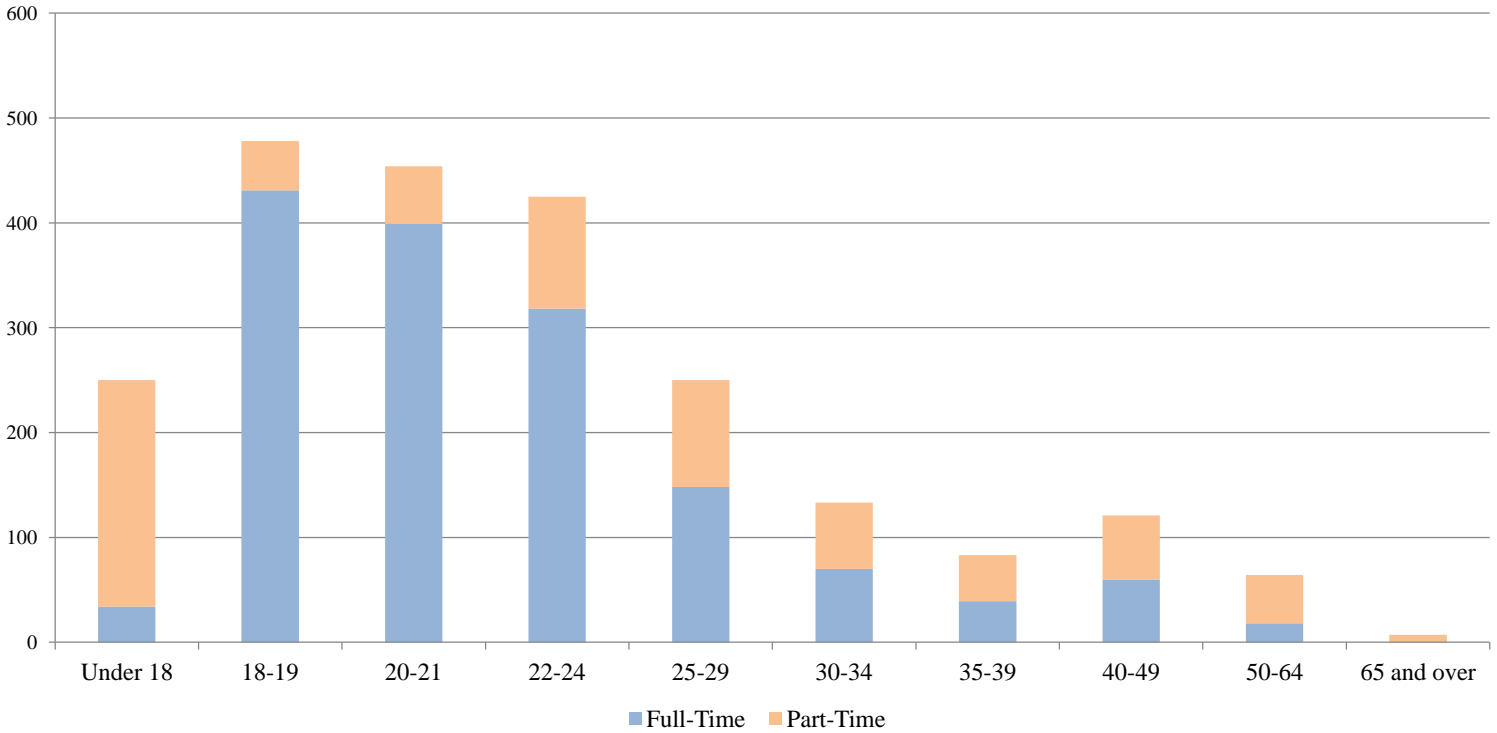

Youngstown State University
Preliminary 14th Day Enrollment
Age Distribution - Fall 2012
By Full/Part-Time Status and Gender
College of Liberal Arts & Social Sciences
(Undergraduate Students Only)

<u>Age</u>	<u>Full-Time</u>			<u>Part-Time</u>			<u>Total</u>		
	<u>Male</u>	<u>Female</u>	<u>Total</u>	<u>Male</u>	<u>Female</u>	<u>Total</u>	<u>Male</u>	<u>Female</u>	<u>Total</u>
Under 18	9	25	34	70	146	216	79	171	250
18-19	183	248	431	24	23	47	207	271	478
20-21	181	218	399	28	27	55	209	245	454
22-24	170	148	318	54	53	107	224	201	425
25-29	87	61	148	54	48	102	141	109	250
30-34	39	31	70	34	29	63	73	60	133
35-39	13	26	39	20	24	44	33	50	83
40-49	27	33	60	30	31	61	57	64	121
50-64	10	8	18	16	30	46	26	38	64
65 and over			0	3	4	7	3	4	7
Total LA&SS	719	798	1,517	333	415	748	1,052	1,213	2,265

College of LA&SS	Average Age: 24.4	Median Age: 21.0
Total Undergraduate	Average Age: 24.3	Median Age: 21.0

Note: Age determined as of October 15, 2012
 Undergraduate full-time status = 12 s.h.