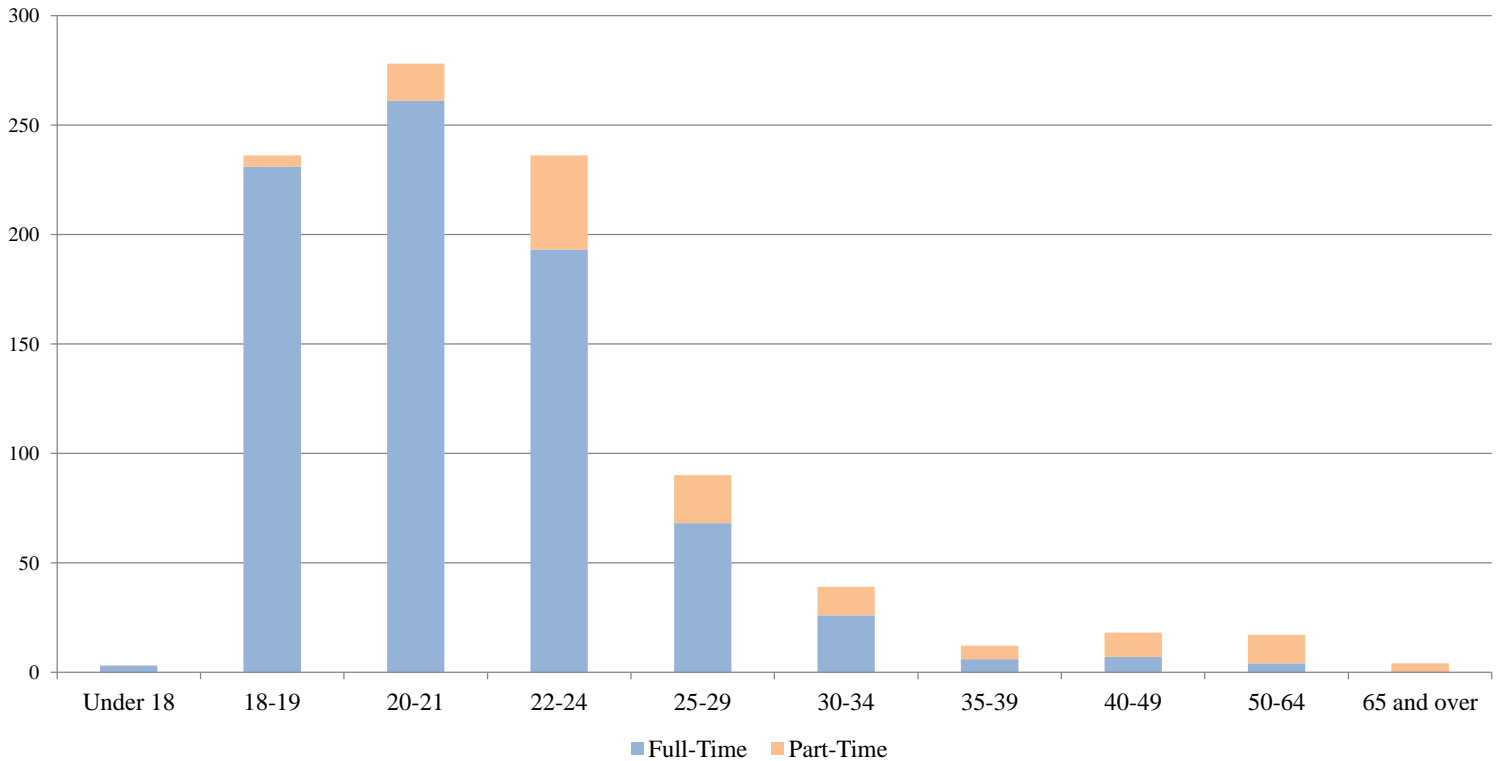

**Youngstown State University
Preliminary 14th Day Enrollment
Age Distribution - Fall 2012
By Full/Part-Time Status and Gender**

**College of Fine & Performing Arts
(Undergraduate Students Only)**

<u>Age</u>	<u>Full-Time</u>			<u>Part-Time</u>			<u>Total</u>		
	<u>Male</u>	<u>Female</u>	<u>Total</u>	<u>Male</u>	<u>Female</u>	<u>Total</u>	<u>Male</u>	<u>Female</u>	<u>Total</u>
Under 18		3	3				0	3	3
18-19	111	120	231	2	3	5	113	123	236
20-21	116	145	261	7	10	17	123	155	278
22-24	101	92	193	21	22	43	122	114	236
25-29	45	23	68	14	8	22	59	31	90
30-34	17	9	26	8	5	13	25	14	39
35-39	4	2	6	3	3	6	7	5	12
40-49	3	4	7	5	6	11	8	10	18
50-64	1	3	4	4	9	13	5	12	17
65 and over			0	1	3	4	1	3	4
Total F&PA	398	401	799	65	69	134	463	470	933

College of F&PA	Average Age: 23.1	Median Age: 21.0
Total Undergraduate	Average Age: 24.3	Median Age: 21.0

Note: Age determined as of October 15, 2012
Undergraduate full-time status = 12 s.h.